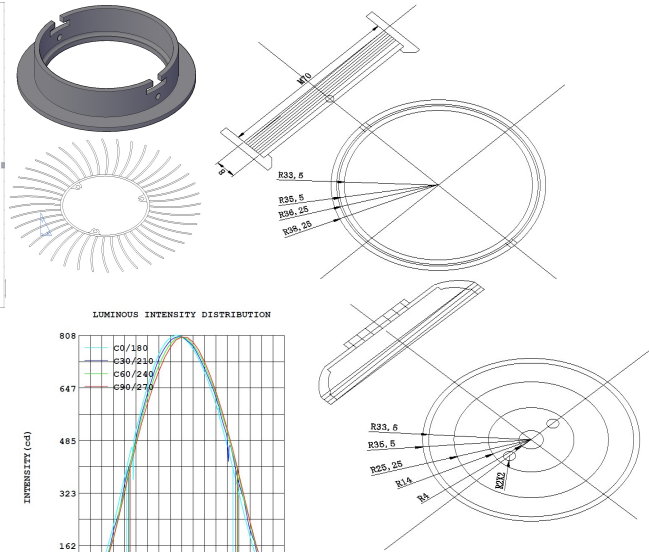

Twistable Recessed Moonlight 110mmx100 7w