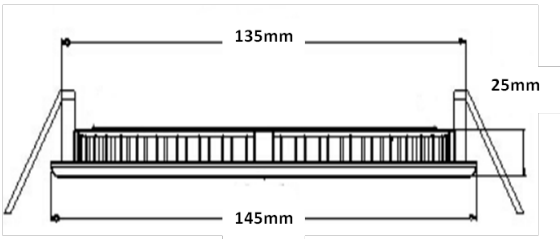

Mechanical and Lighting Description

Ultrathin Moonlight 145mm X 25mm 9w

For IES Files Downloads, please scan the QR Code here or type in the following link on your browser

<http://www.u-tron.com/en/downloads/ies-files-for-all-products/IES-Files-Container/Moon-Light-Series/lang,en-gb/>

Proper illumination is essential for the optimization of safety, comfort and productivity in the classrooms; workplace lighting also dictates quality of perception, mood, and performance levels of the students.

U-Tron's slimmest light, the Moon Light's brightness in unparallel. It is great for home or office applications. It is non-intrusive and you will not even know it is there.

{ 68ML-RT4 Series

Twistable Recessed Moonlight 9W Technical Data

General Information		Light Characteristics	
Life Span	50000hr	Efficacy	110lm/W
Driver	Internal IP 67 Driver	Beam Angle	160 D
Electrical Characteristics		CCT	2700-3000K, 4500-5000K
Wattage	9W	Flux	990lm
Voltage	universal	Color Rending Index	85
Power Factor	0.942	Product Dimensions	
Temperature		Diameter	110mm
Operating Temp.	-40(min), 45(max)C	Cut out	95mm
Storage	-40(min), 65(max)C	Height	100mm
Ordering Information			
Product Name	Moon Light Recessed Twistable 9W 990lm Cool White	Moon Light Recessed Twistable 9W 990lm Natural White	Moon Light Recessed Twistable 9W 990lm Warm white
Product Number	68ML-RT4-CW9	68ML-RT4-NW9	68ML-RT4-WW9
Barcode	694606438401	694606438500	694606438609
Pieces Per Pack	1		
Packs Per Carton	1		
Net Weight Per Piece	300 Grams		
Safety and Environmental Compliance			
IP Rating	IP 54 Indoor Dry Area		
Certifications	UL, CSA, CE, GB7000 and CCC		
Manufacturing Standards	GB120543