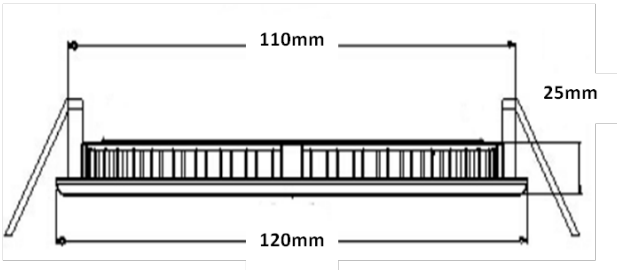

Mechanical and Lighting Description

Ultrathin Moonlight 120mm X 25mm 6w

For IES Files Downloads, please scan the QR Code here or type in the following link on your browser

<http://www.u-tron.com/en/downloads/ies-files-for-all-products/IES-Files-Container/Moon-Light-Series/lang,en-gb/>

Proper illumination is essential for the optimization of safety, comfort and productivity in the classrooms; workplace lighting also dictates quality of perception, mood, and performance levels of the students.

U-Tron's slimmest light, the Moon Light's brightness is unparalleled. It is great for home or office applications. It is non-intrusive and you will not even know it is there.