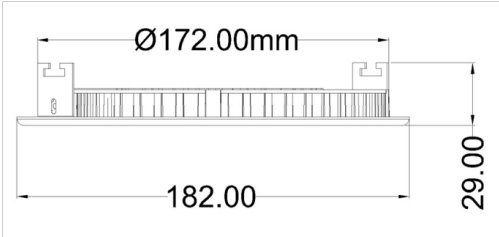

Ultrathin Moonlight 180mm X 29mm 13w