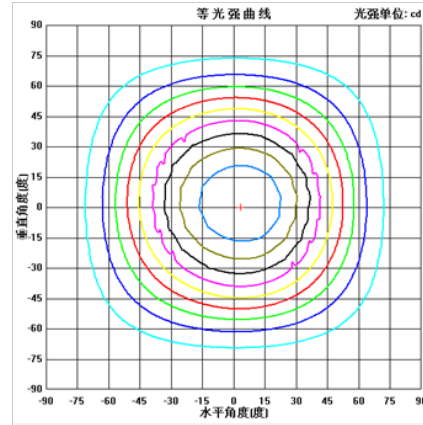

Mechanical and Lighting Description

68ML-175 Series

Backlit Moonlight 180mm X 100mm 30w