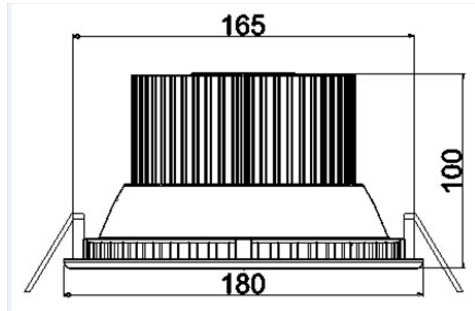

Mechanical and Lighting Description

68ML-175 Series

Backlit Moonlight 180mm X 100mm 30w