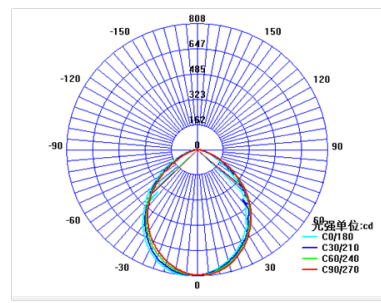

Mechanical and Lighting Description

68ML-175 Series

Backlit Moonlight 180mm X 100mm 30w