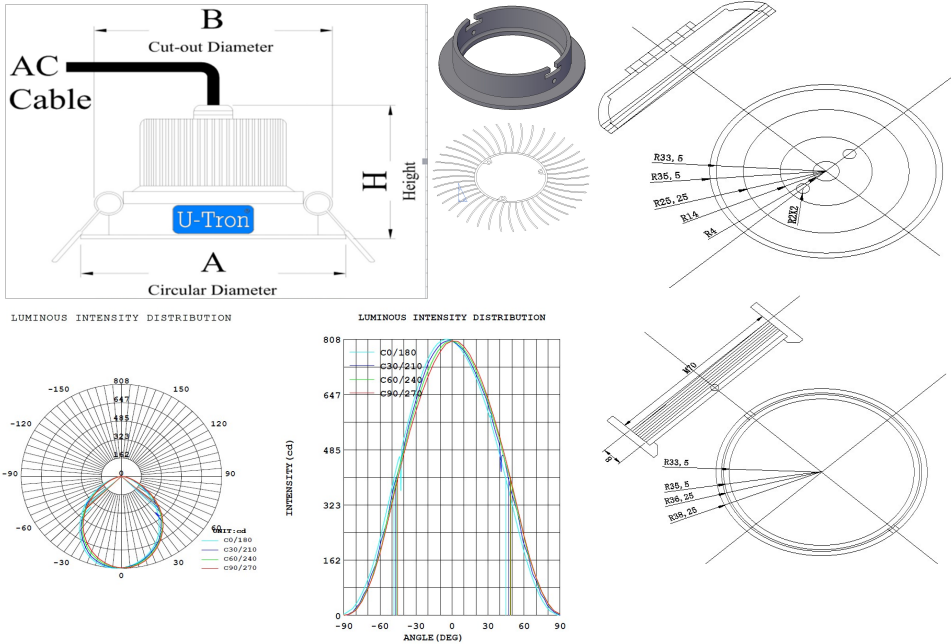

Twistable Recessed Moonlight 110mmx100 9w

Ultrathin Moonlight 9W Technical Data