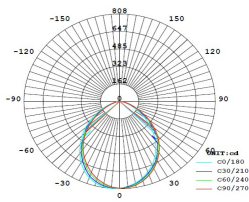

LUMINOUS INTENSITY DISTRIBUTION