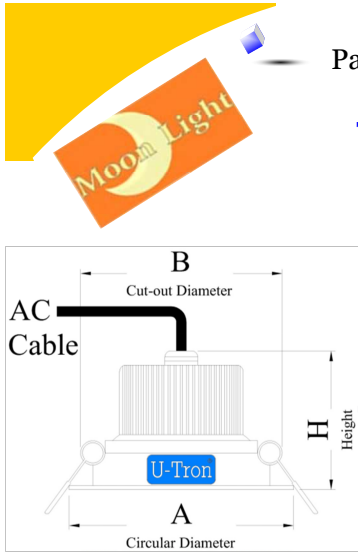

Twistable Recessed Moonlight 110mmx100 7w