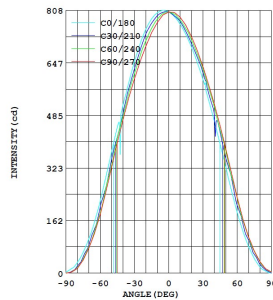

LUMINOUS INTENSITY DISTRIBUTION