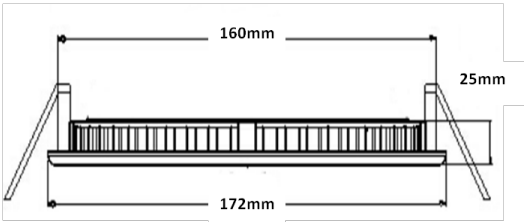

Mechanical and Lighting Description

Ultrathin Moonlight 172mm X 25mm 12w