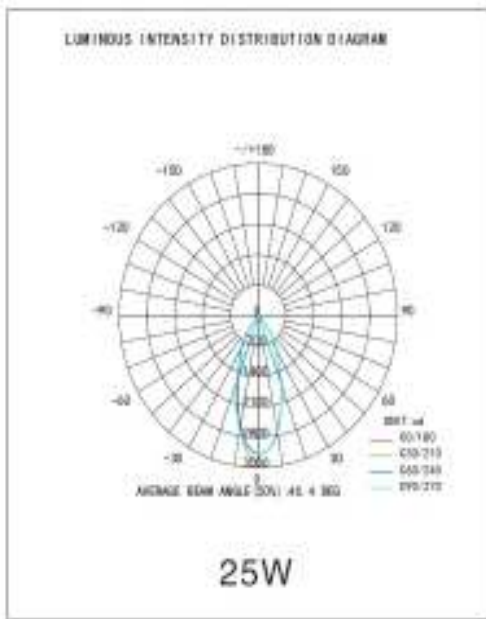

Technical Data