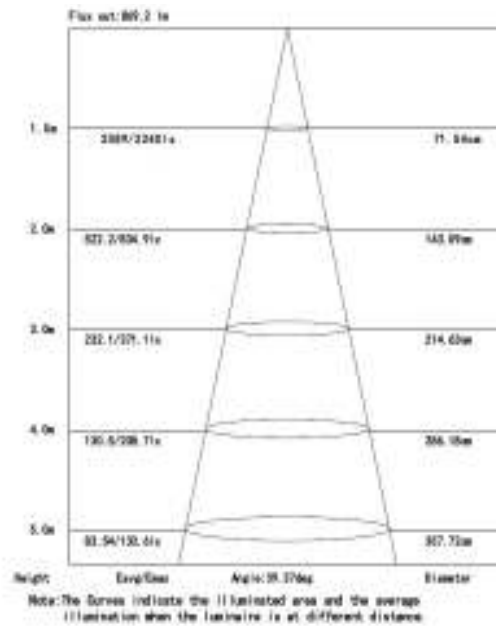

### Light Characteristics

Efficacy                     83 lm/w  
Beam Angle                30 D  
CCT                          3000K,4000K,6400K  
Flux                         930-1250 lm  
Color Rending Index     80

### Temperature

Operating Temp.         -30(min), 65(max)C  
Storage                     -40(min), 65(max)C

[www.u-tron.com](http://www.u-tron.com)

Technical Drawing

Technical Data

©2012 U-Tron  
 All rights reserved  
 Specifications are subject to change without notice  
 27-Sep-13