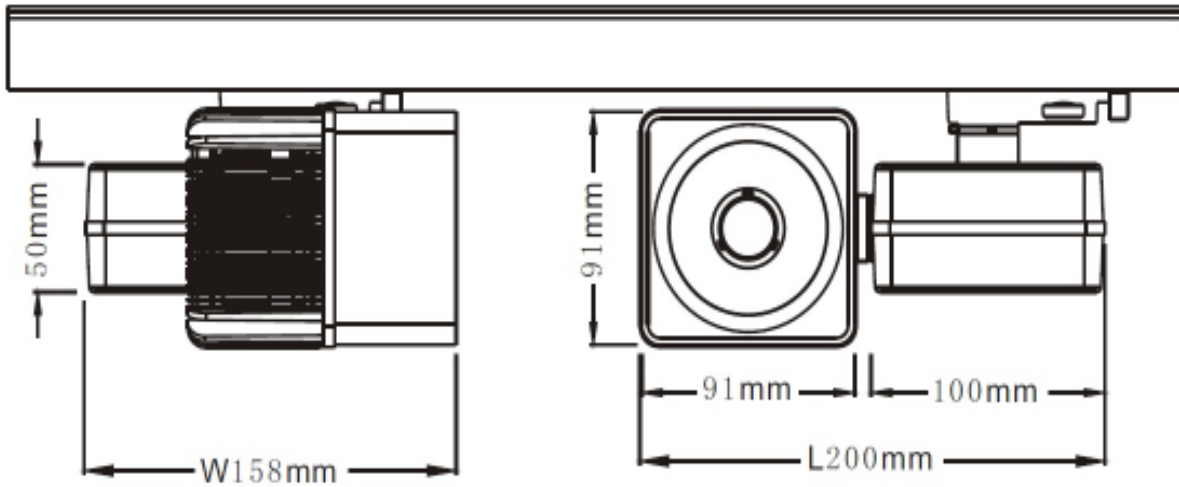

Technical Drawing