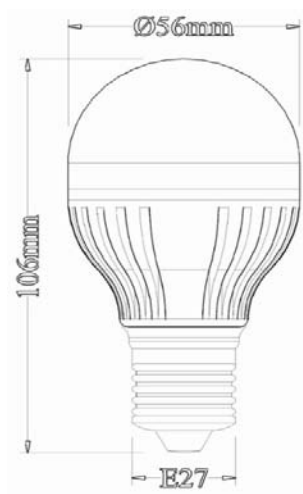

Extendum T8

Technical Drawing

©2012 U-Tron (Beijing) Electronics Co., LTD

All rights reserved

Specifications are subject to change without notice

15-Feb-12

data subject to change

www.u-tron.com